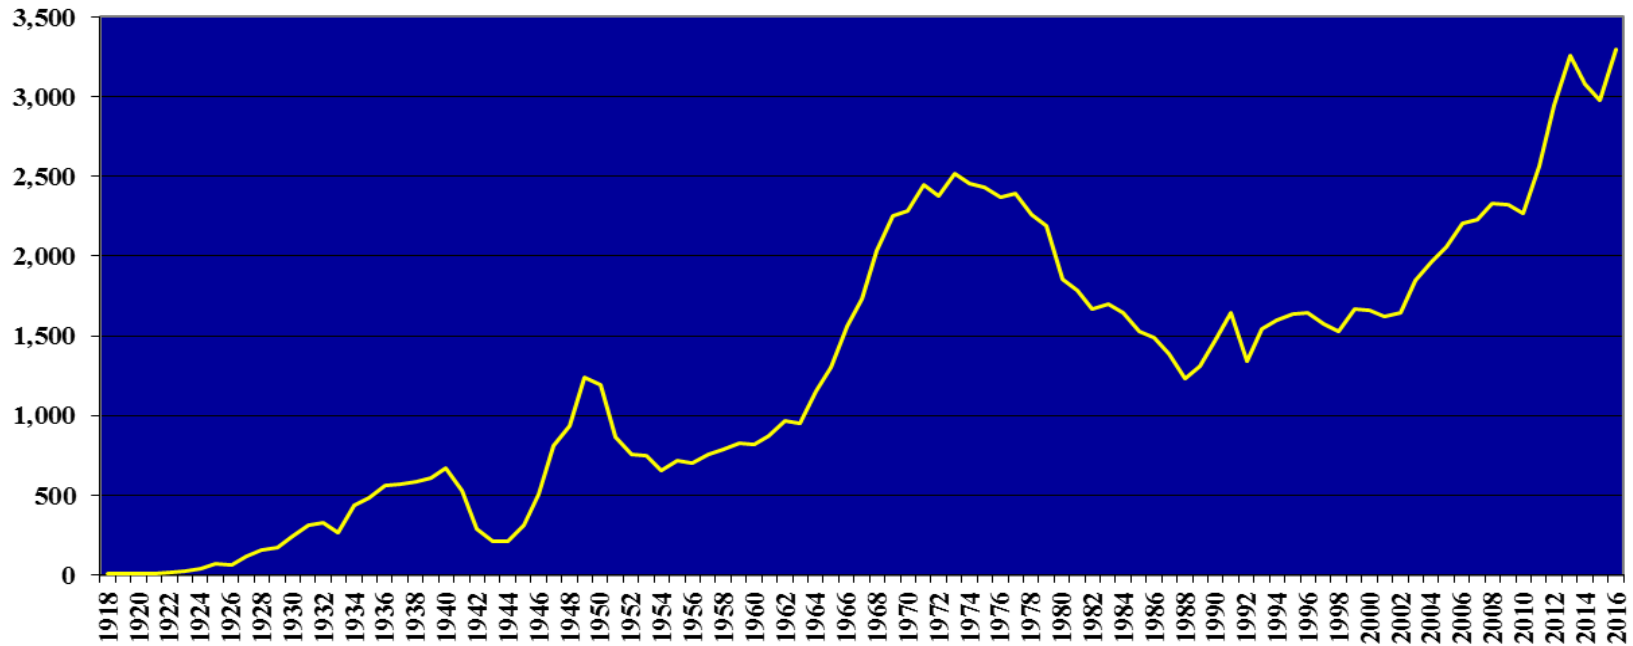

Total Degrees Awarded, All Levels (1890-2016)

Names:	East Texas Normal College (Mayo's College): 1889-1917	East Texas State Normal College: 1917-1923
	East Texas State Teachers College: 1923-1957	East Texas State College: 1958-1965
	East Texas State University: 1965-1996	Texas A&M University-Commerce: 1996 -present

* Even though Mayo's College was assumed by the state in 1917, there was only one graduation per year and this was in the summer before the college became a member of the state Normal College System in the fall of 1917. Thus all 1917 graduates were from Mayo's College. Thanks to Dr. James Conrad, University Archive, for this information.

Data Sources:	1890-1917	University Archive
	1918-1988	Registrar's Office
	1989-2015	THECB
	2016	Texas A&M University System

* Name & Dates Source: Dr. James Conrad, University Archivist
All data as of 07/27/2017
Office of Institutional Effectiveness & Research